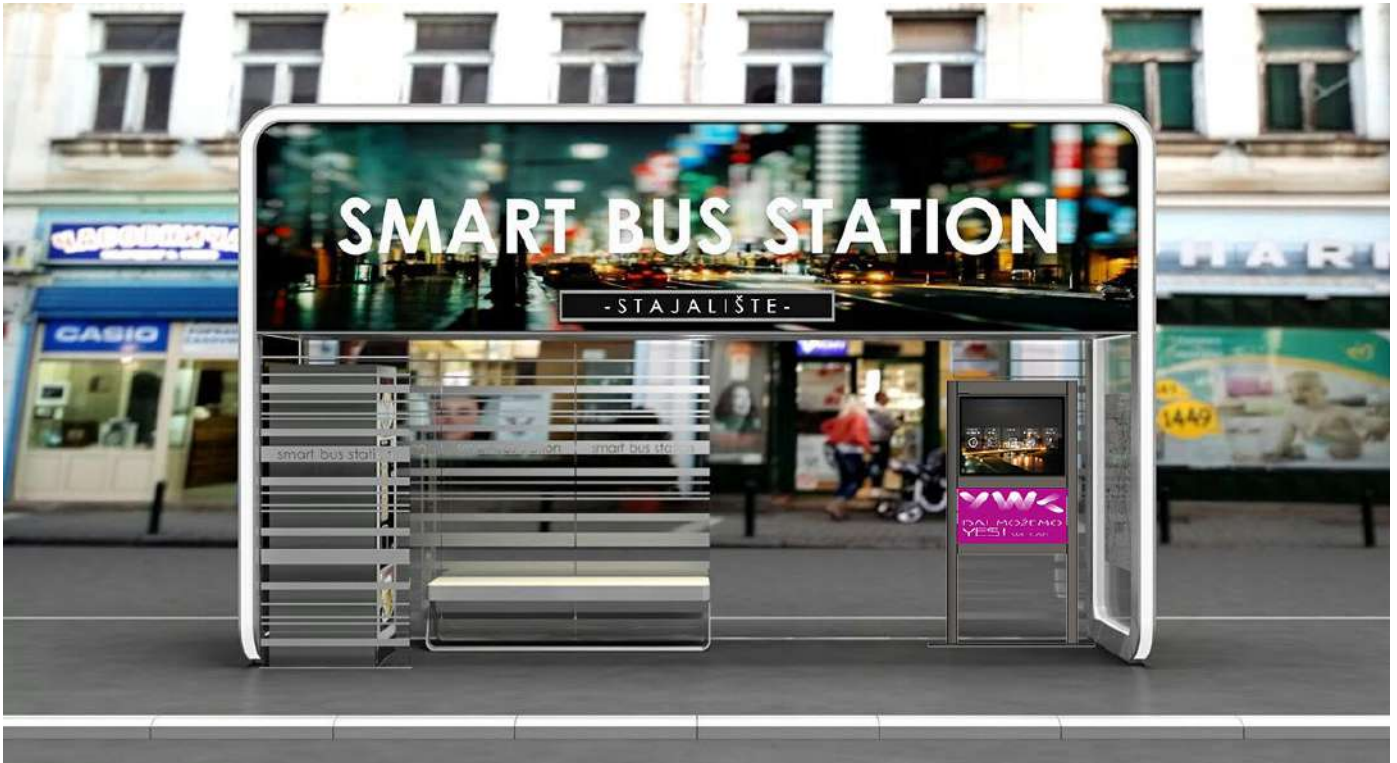

Our previous solutions

Smart bus stops - the city of Cacak.

In cooperation with the media company Yes We Can, we have developed a solution for providing information on real-time transport, while in addition it provides daily information about the environment. Rol rate of this project was around 270% per year, gained from renting advertisement space.